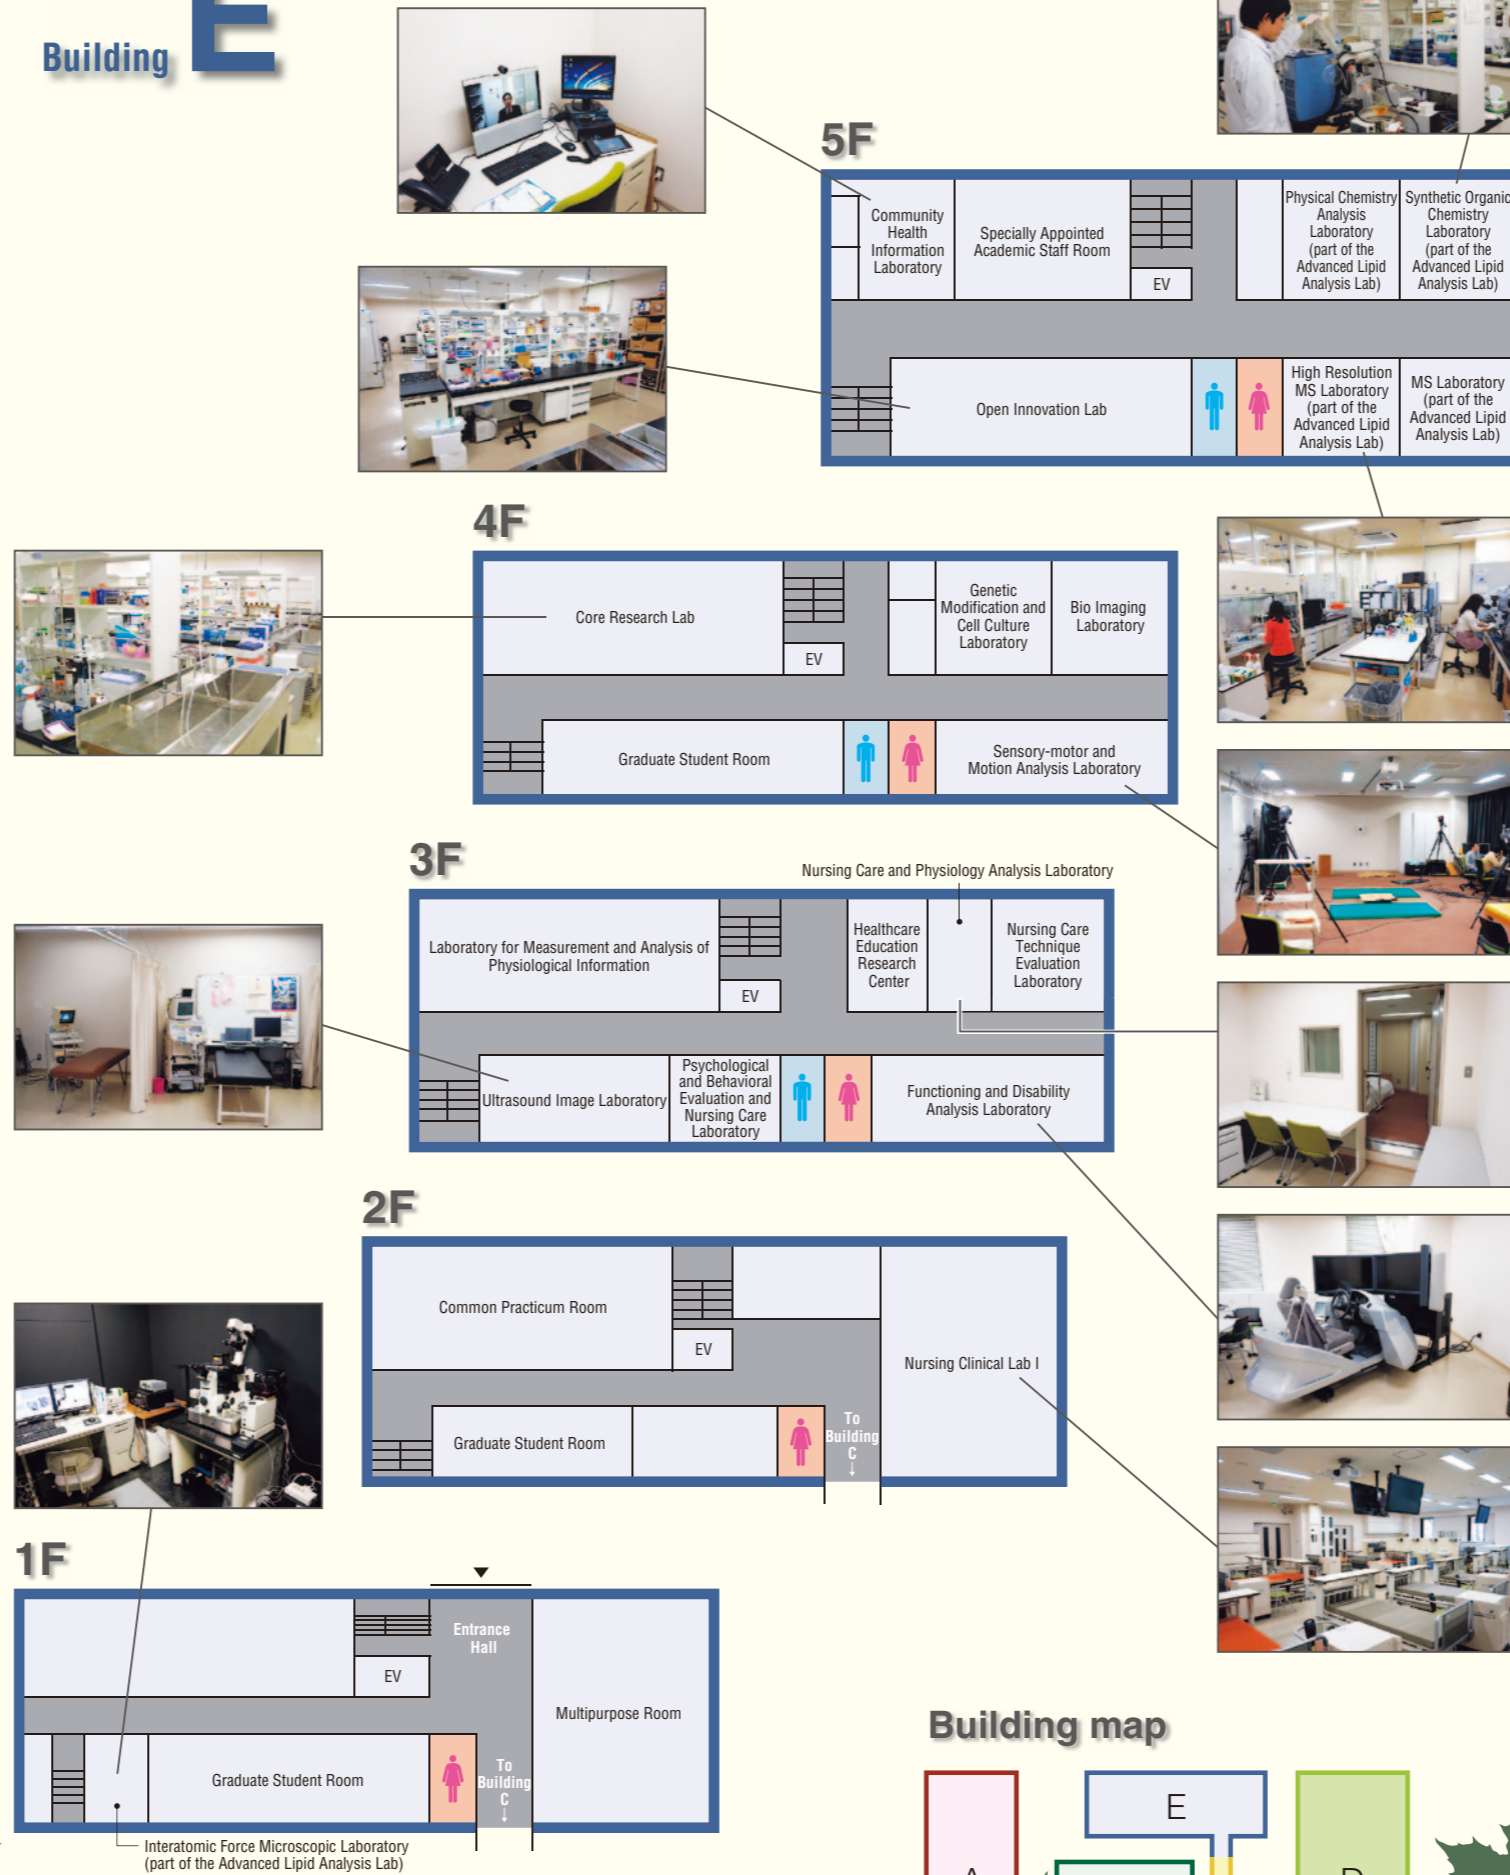

Hokkaido University

Department of Health Sciences,
School of Medicine
Graduate School of Health Sciences
Faculty of Health Sciences

Floor Guide

Building E

Building map

Hokkaido University
Department of Health Sciences,
School of Medicine
Graduate School of Health Sciences
Faculty of Health Sciences